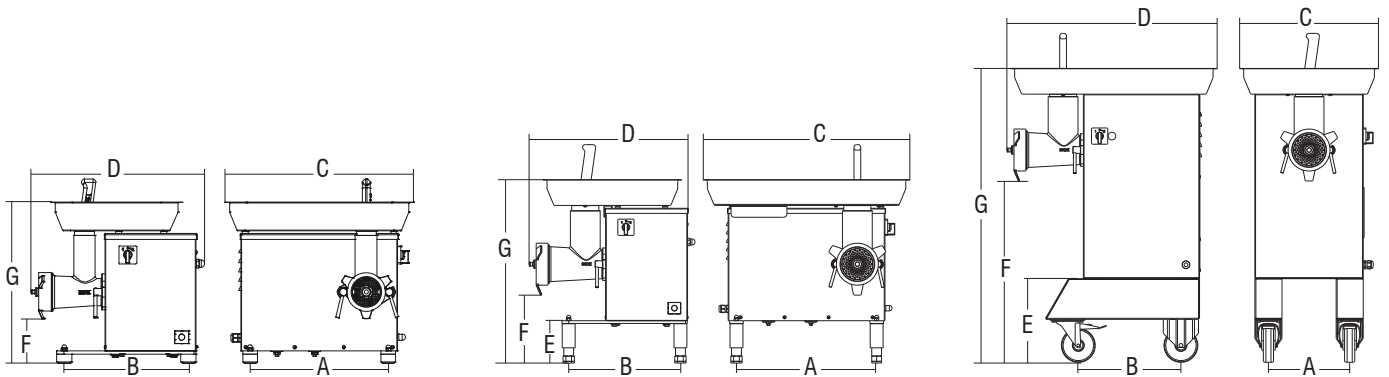

Power	Power source	TC output/h	Standard plate	A	B	C	D	E	F	G	Net weight	Shipping	Gross weight
	watt/Hp		lbs./h.	Ø inch.	inch.	inch.	inch.	inch.	inch.	inch.	inch.	lbs.	inch.	lbs.
TC 22 Colorado	1470/2	120V AC, 60Hz	660	3/16"	14²⁹/₆₄"	12⁶³/₆₄"	18³⁷/₆₄"	18¹¹/₆₄"	-	4¹¹/₁₆"	16⁵⁷/₆₄"	70	28¹¹/₃₂" x 22⁷/₁₆" x 30⁵/₁₆"	96
TC 32 Colorado	2205/3	220V AC, 60Hz	880	1/4"	16¹⁹/₆₄"	12⁶³/₆₄"	24¹/₆₄"	18¹/₂"	7⁷/₈"	21¹¹/₃₂"	25²⁵/₆₄"	81		107
TC 32 Colorado F	2205/3	220V AC, 60Hz	880	1/4"	9²⁹/₆₄"	11⁵⁸/₆₄"	16⁹/₆₄"	24²⁹/₆₄"	9²³/₃₂"	21⁷/₆₄"	34¹¹/₆₄"	112		138